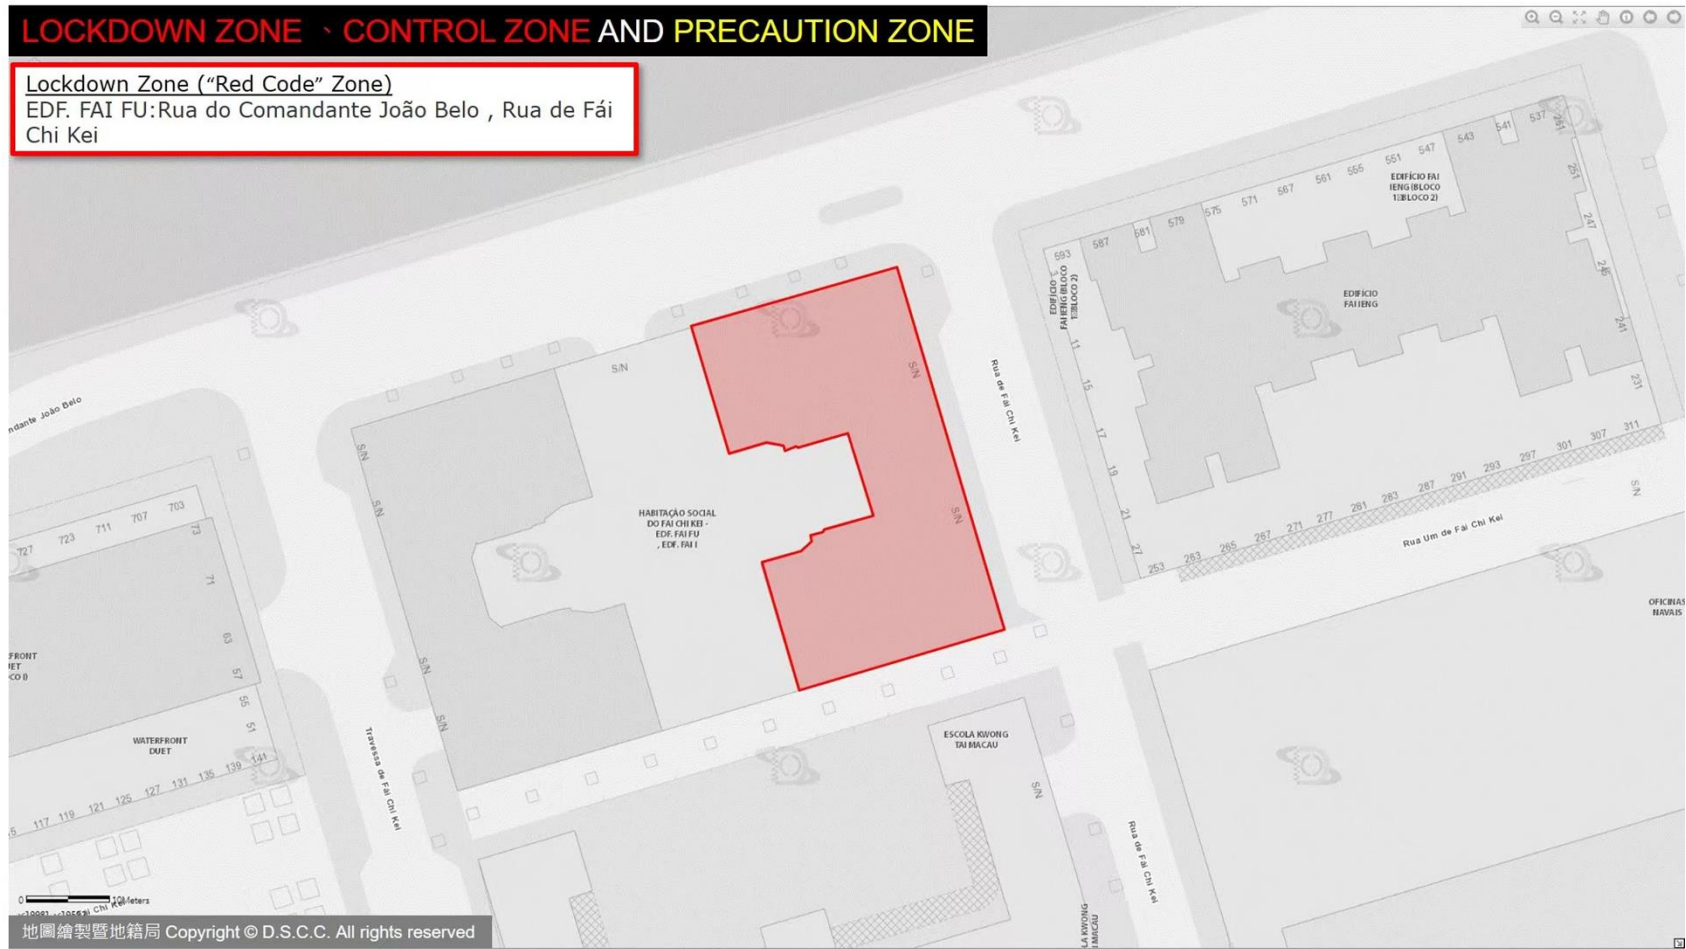

## LOCKDOWN ZONE · CONTROL ZONE AND PRECAUTION ZONE

### Lockdown Zone (“Red Code” Zone)

EDF. FAI FU: Rua do Comandante João Belo , Rua de Fái Chi Kei

## LOCKDOWN ZONE · CONTROL ZONE AND PRECAUTION ZONE

Lockdown Zone ("Red Code" Zone)  
EDF. JARDIM KONG FOK CHEONG BLOCO II: Rua 1º  
de Maio 216