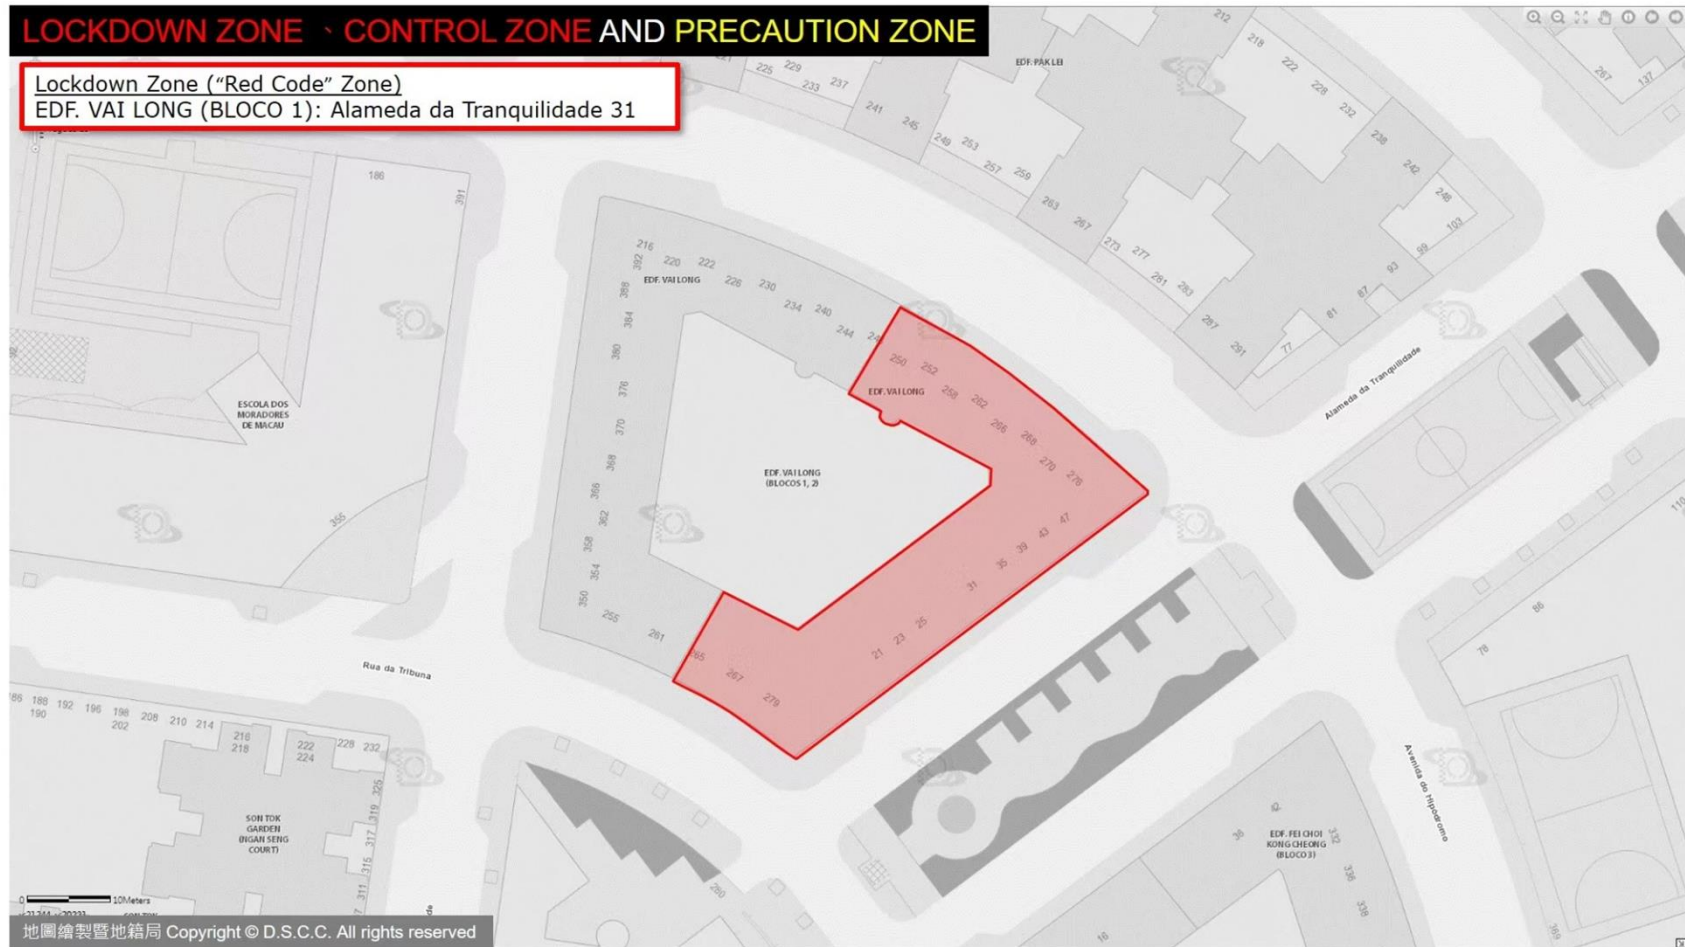

## LOCKDOWN ZONE · CONTROL ZONE AND PRECAUTION ZONE

**Lockdown Zone ("Red Code" Zone)**  
EDF. VAI VONG :  
Pátio de S. Paulo 21-23, Rua da Tercena 57

# LOCKDOWN ZONE · CONTROL ZONE AND PRECAUTION ZONE

Lockdown Zone ("Red Code" Zone)  
SUN STAR PLAZA : Praça das Portas do Cerco 194

## LOCKDOWN ZONE · CONTROL ZONE AND PRECAUTION ZONE

Lockdown Zone ("Red Code" Zone)  
EDF. VAI LONG (BLOCO 1): Alameda da Tranquilidade 31

## LOCKDOWN ZONE · CONTROL ZONE AND PRECAUTION ZONE