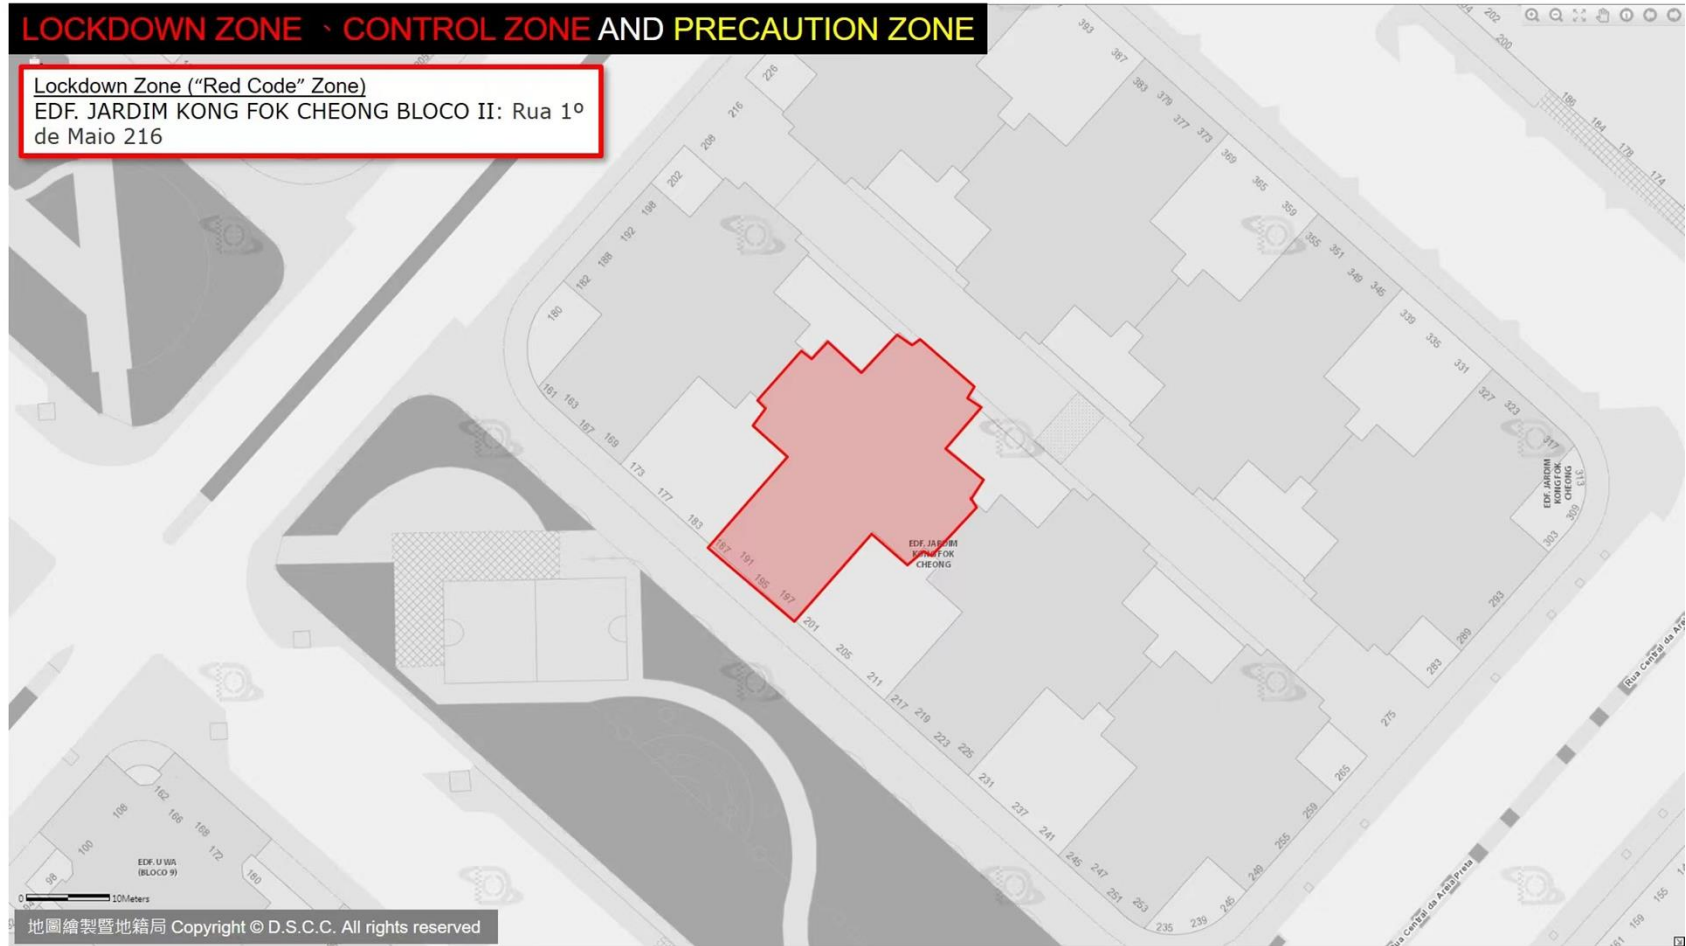

## LOCKDOWN ZONE · CONTROL ZONE AND PRECAUTION ZONE

### Lockdown Zone (“Red Code” Zone)

EDF. FAI FU: Rua do Comandante João Belo , Rua de Fái Chi Kei

## LOCKDOWN ZONE · CONTROL ZONE AND PRECAUTION ZONE

Lockdown Zone ("Red Code" Zone)  
EDF. JARDIM KONG FOK CHEONG BLOCO II: Rua 1º  
de Maio 216