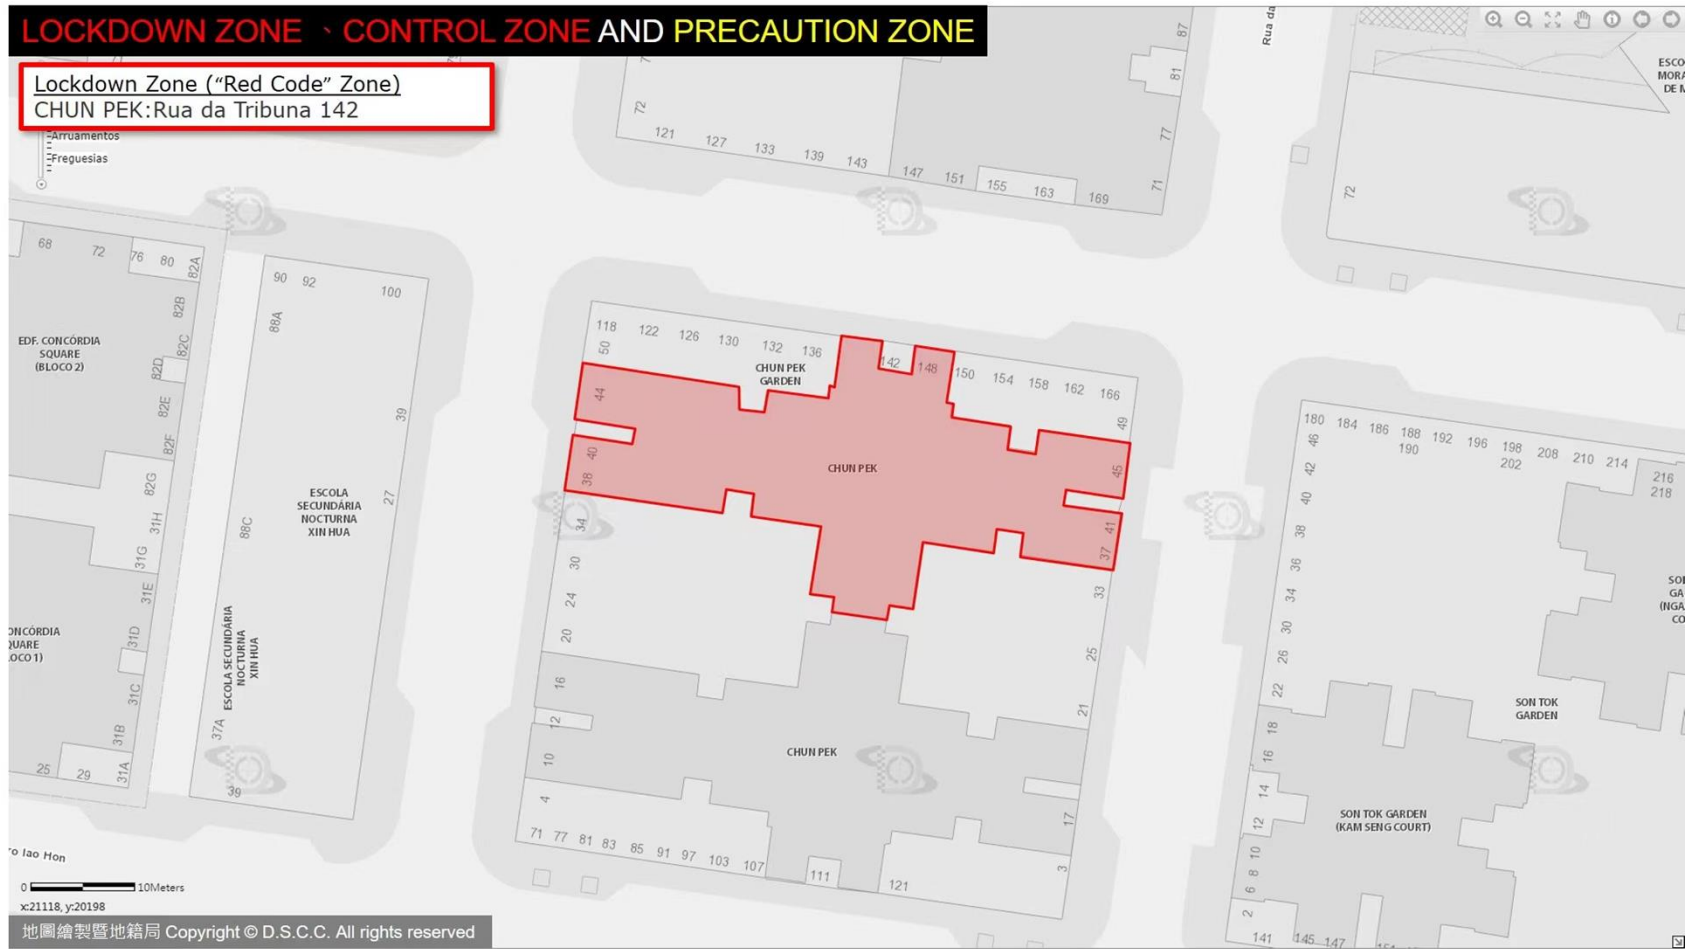

## LOCKDOWN ZONE · CONTROL ZONE AND PRECAUTION ZONE

# LOCKDOWN ZONE · CONTROL ZONE AND PRECAUTION ZONE

Lockdown Zone ("Red Code" Zone)  
EDF. CONCÓRDIA SQUARE (BLOCO 2): Rua da Tribuna 82C

## LOCKDOWN ZONE · CONTROL ZONE AND PRECAUTION ZONE

Lockdown Zone ("Red Code" Zone)  
NAM WA SAN CHUN (BLOCO 3): Rua de Mã Káu Séak 94

# LOCKDOWN ZONE · CONTROL ZONE AND PRECAUTION ZONE

**Lockdown Zone ("Red Code" Zone)**  
CHUN PEK: Rua da Tribuna 142