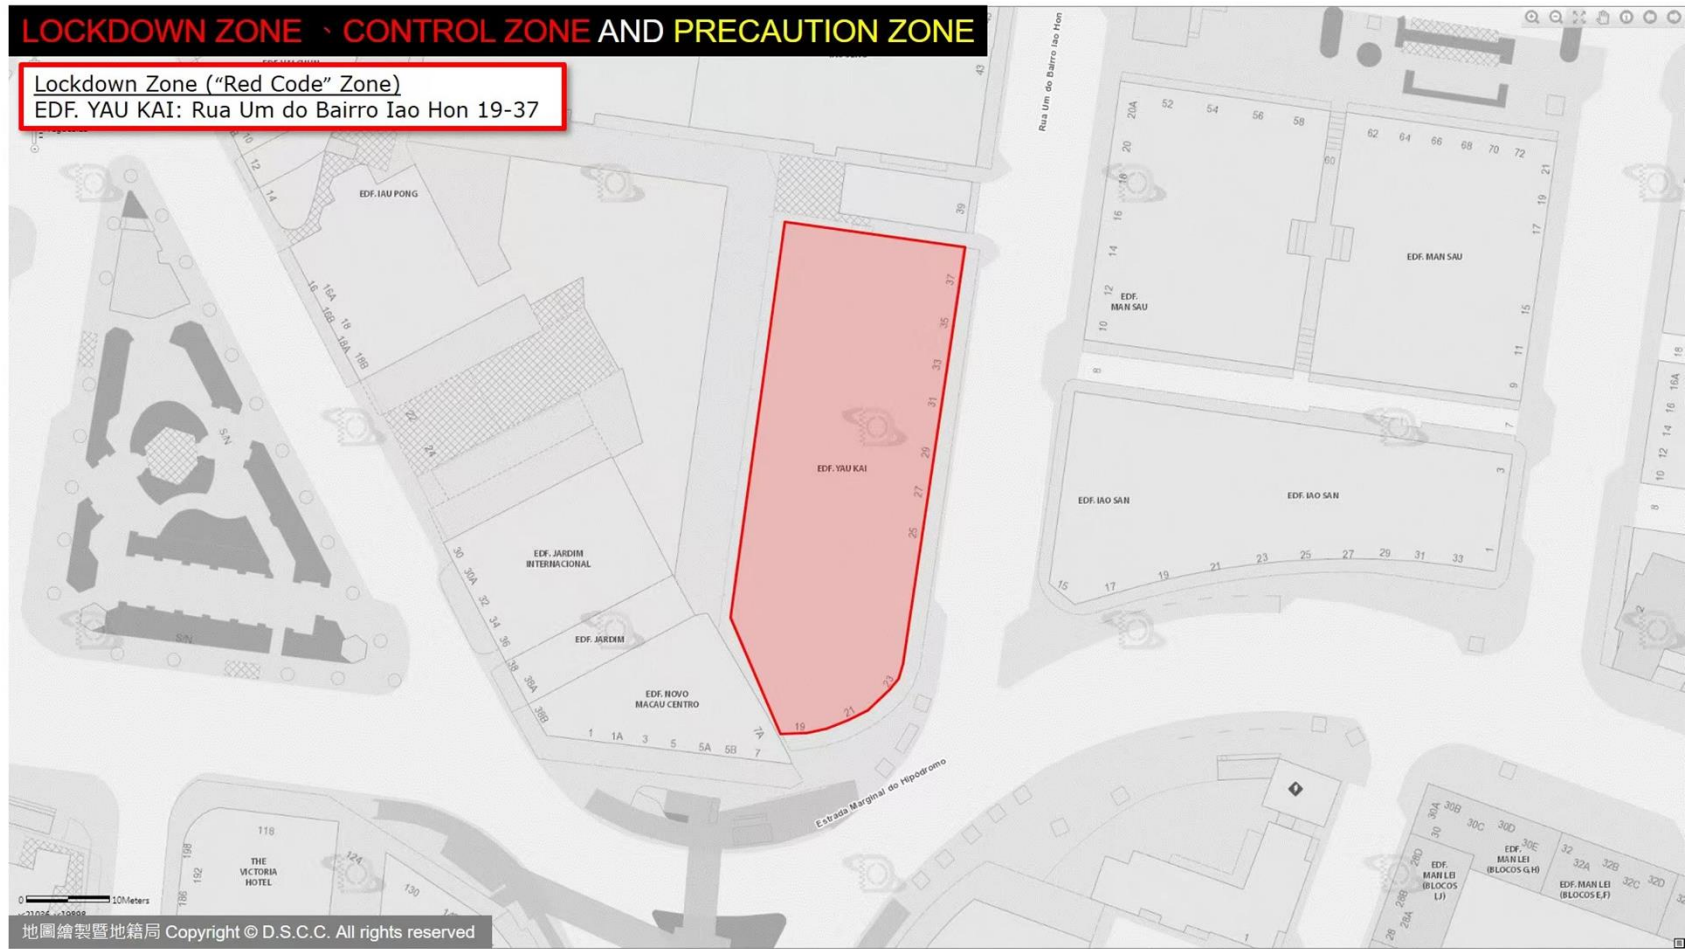

LOCKDOWN ZONE · CONTROL ZONE AND PRECAUTION ZONE

Lockdown Zone (“Red Code” Zone)
EDF. YAU KAI: Rua Um do Bairro Iao Hon 19-37