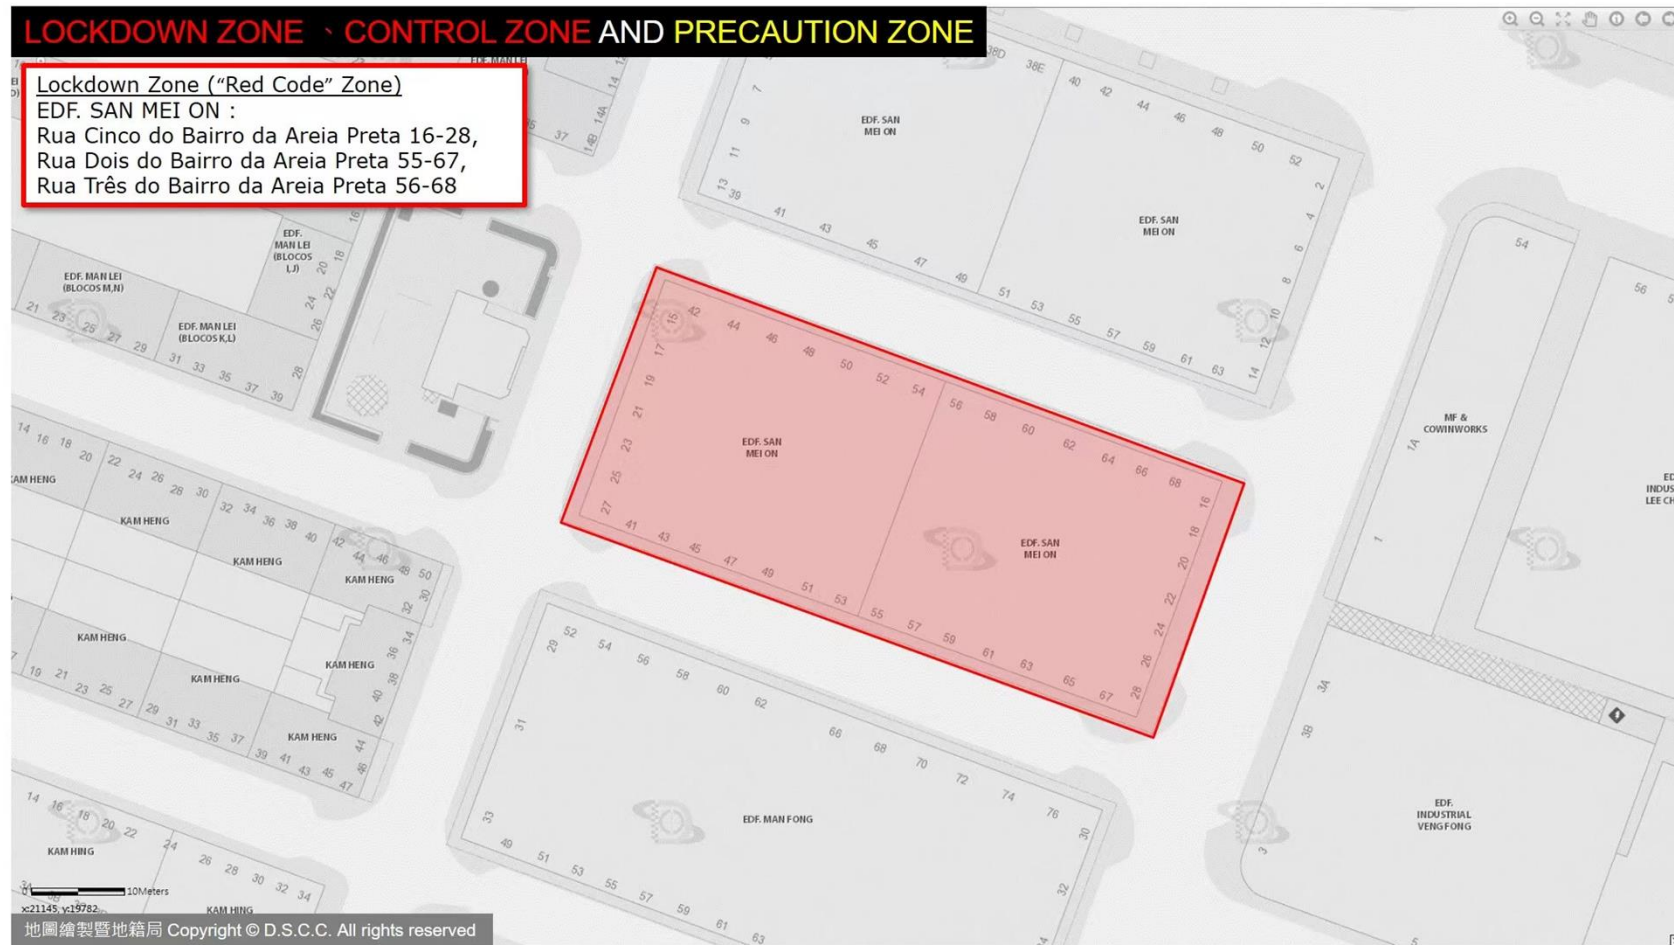

## LOCKDOWN ZONE · CONTROL ZONE AND PRECAUTION ZONE

### Lockdown Zone ("Red Code" Zone)

CASA REAL HOTEL:

Avenida do Dr. Rodrigo Rodrigues 1086-1142J,  
Rua de Malaca 192-210

# LOCKDOWN ZONE · CONTROL ZONE AND PRECAUTION ZONE

Lockdown Zone ("Red Code" Zone)  
EDF. CONCÓRDIA SQUARE (BLOCO 2): Rua da Tribuna 82C