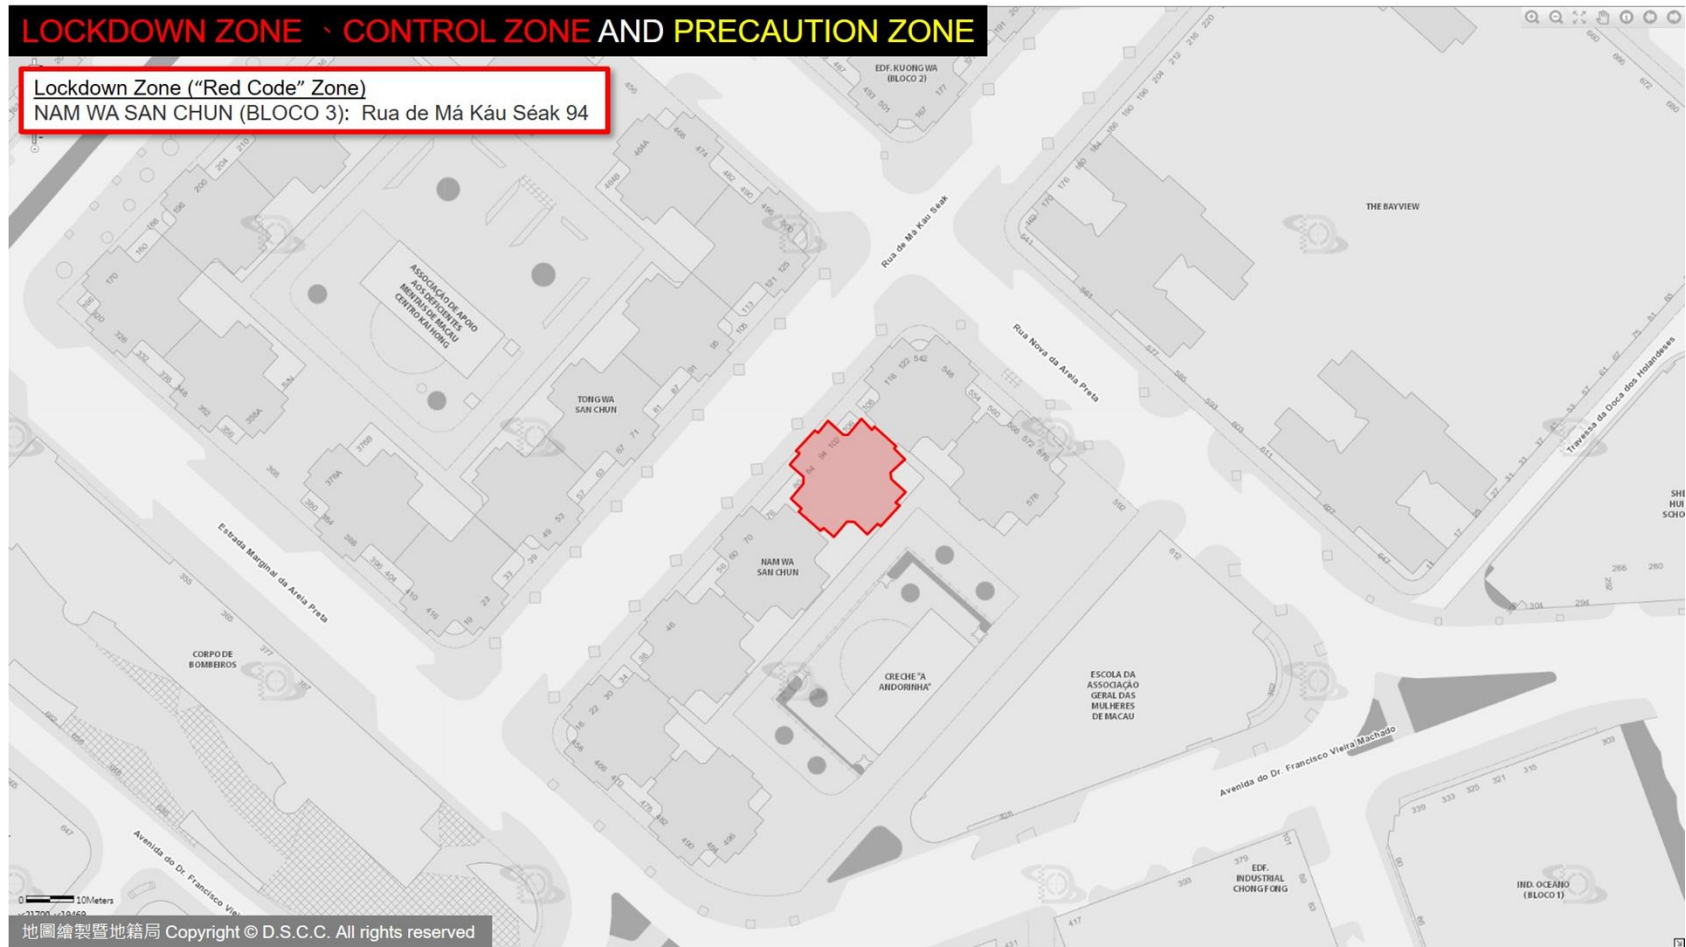

### Lockdown Zone ("Red Code" Zone)

EDF. SAN MEI ON :

Rua Cinco do Bairro da Areia Preta 16-28,

Rua Dois do Bairro da Areia Preta 55-67,

Rua Três do Bairro da Areia Preta 56-68

# LOCKDOWN ZONE · CONTROL ZONE AND PRECAUTION ZONE

Lockdown Zone ("Red Code" Zone)  
EDF. CONCÓRDIA SQUARE (BLOCO 2): Rua da Tribuna 82C

## LOCKDOWN ZONE · CONTROL ZONE AND PRECAUTION ZONE

Lockdown Zone ("Red Code" Zone)  
NAM WA SAN CHUN (BLOCO 3): Rua de Mã Káu Séak 94

# LOCKDOWN ZONE · CONTROL ZONE AND PRECAUTION ZONE

**Lockdown Zone ("Red Code" Zone)**  
CHUN PEK: Rua da Tribuna 142