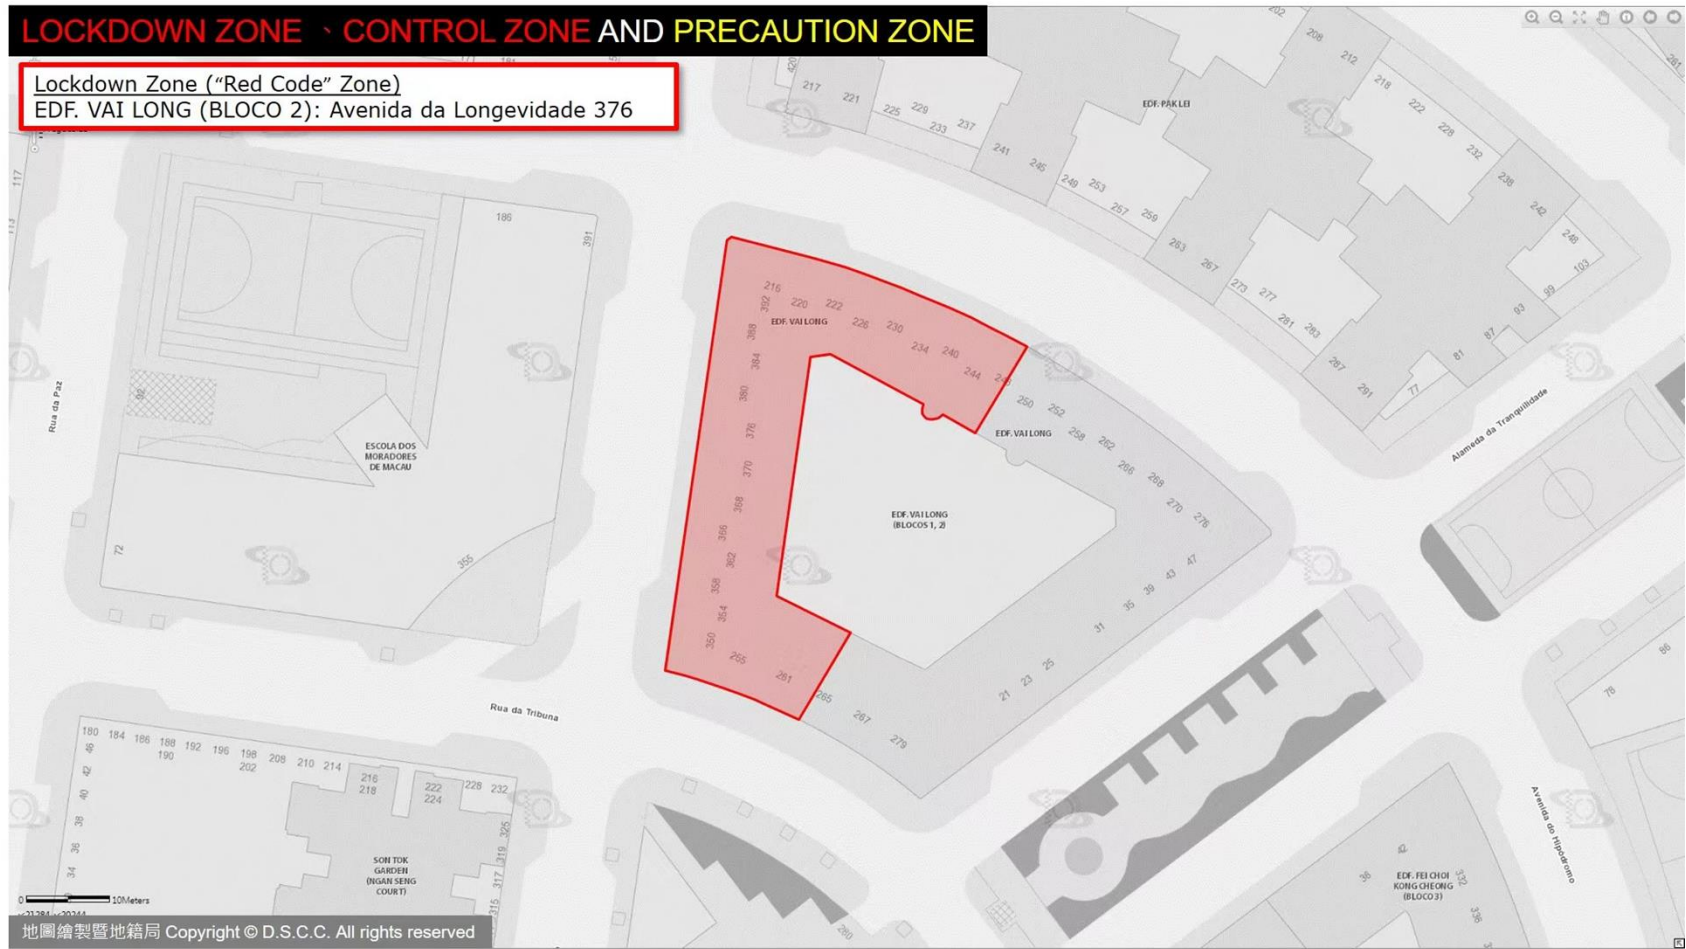

# LOCKDOWN ZONE · CONTROL ZONE AND PRECAUTION ZONE

**Lockdown Zone ("Red Code" Zone)**  
CHUN PEK: Rua da Tribuna 142

# LOCKDOWN ZONE · CONTROL ZONE AND PRECAUTION ZONE

Lockdown Zone (“Red Code” Zone)  
EDF. YAU KAI: Rua Um do Bairro Iao Hon 19-37

## LOCKDOWN ZONE · CONTROL ZONE AND PRECAUTION ZONE

Lockdown Zone ("Red Code" Zone)  
EDF. VAI LONG (BLOCO 2): Avenida da Longevidade 376

# LOCKDOWN ZONE · CONTROL ZONE AND PRECAUTION ZONE

Lockdown Zone ("Red Code" Zone)  
THE PRAIA T4: Rua da Bacia Sul 38