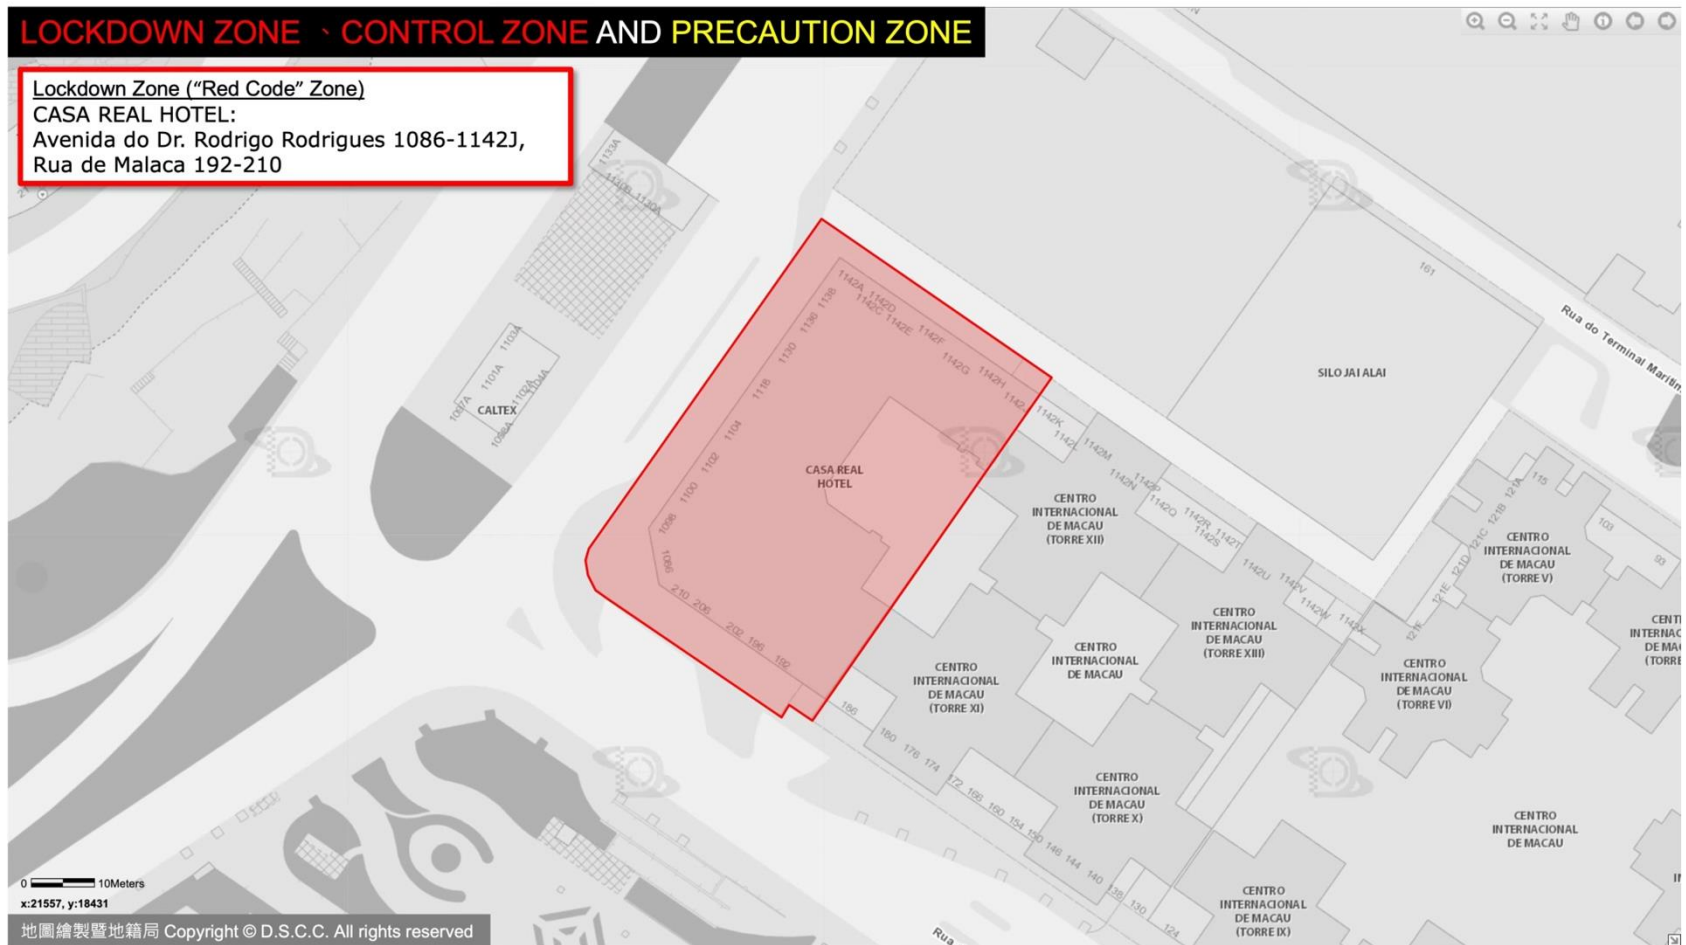

LOCKDOWN ZONE · CONTROL ZONE AND PRECAUTION ZONE

Lockdown Zone ("Red Code" Zone)

CASA REAL HOTEL:

Avenida do Dr. Rodrigo Rodrigues 1086-1142J,
Rua de Malaca 192-210